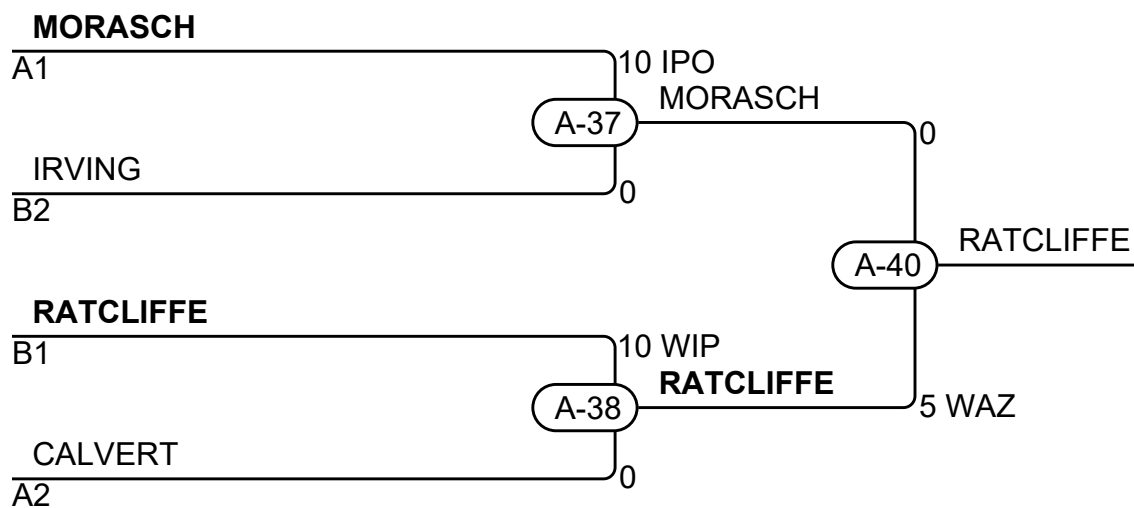

AWG Female -63 kg

Competitors A

#	Name	Club	1	2	3	Wins	Pts	Pos
1	CALVERT Yumi	Zone 6	XX		10	1	10	2
2	MORASCH Finley	Zone 1	10	XX	10	2	20	1
3	MACDONALD Haley	Zone 7			XX	0	0	3

Matches A

Match	White	Blue	Result	Time	Code
A-1	CALVERT Yumi	MORASCH Finley	0 - 10	0:51	WIP
A-22	CALVERT Yumi	MACDONALD Haley	10 - 0	1:53	WIP
A-32	MORASCH Finley	MACDONALD Haley	10 - 0	0:22	IPO

Competitors B

#	Name	Club	4	5	6	Wins	Pts	Pos
4	RATCLIFFE Angeline	Zone 6	XX	10	10	2	20	1
5	IRVING Marlise	Zone 1		XX	10	1	10	2
6	KLASSEN Julia	Zone 4			XX	0	0	3

Matches B

Match	White	Blue	Result	Time	Code
A-2	RATCLIFFE Angeline	IRVING Marlise	10 - 0	0:22	IPO
A-23	RATCLIFFE Angeline	KLASSEN Julia	10 - 0	0:16	IPO
A-33	IRVING Marlise	KLASSEN Julia	10 - 0	1:05	WIP

Results

Pos	Name
1	RATCLIFFE Angeline, Zone 6
2	MORASCH Finley, Zone 1
3	IRVING Marlise, Zone 1
3	CALVERT Yumi, Zone 6